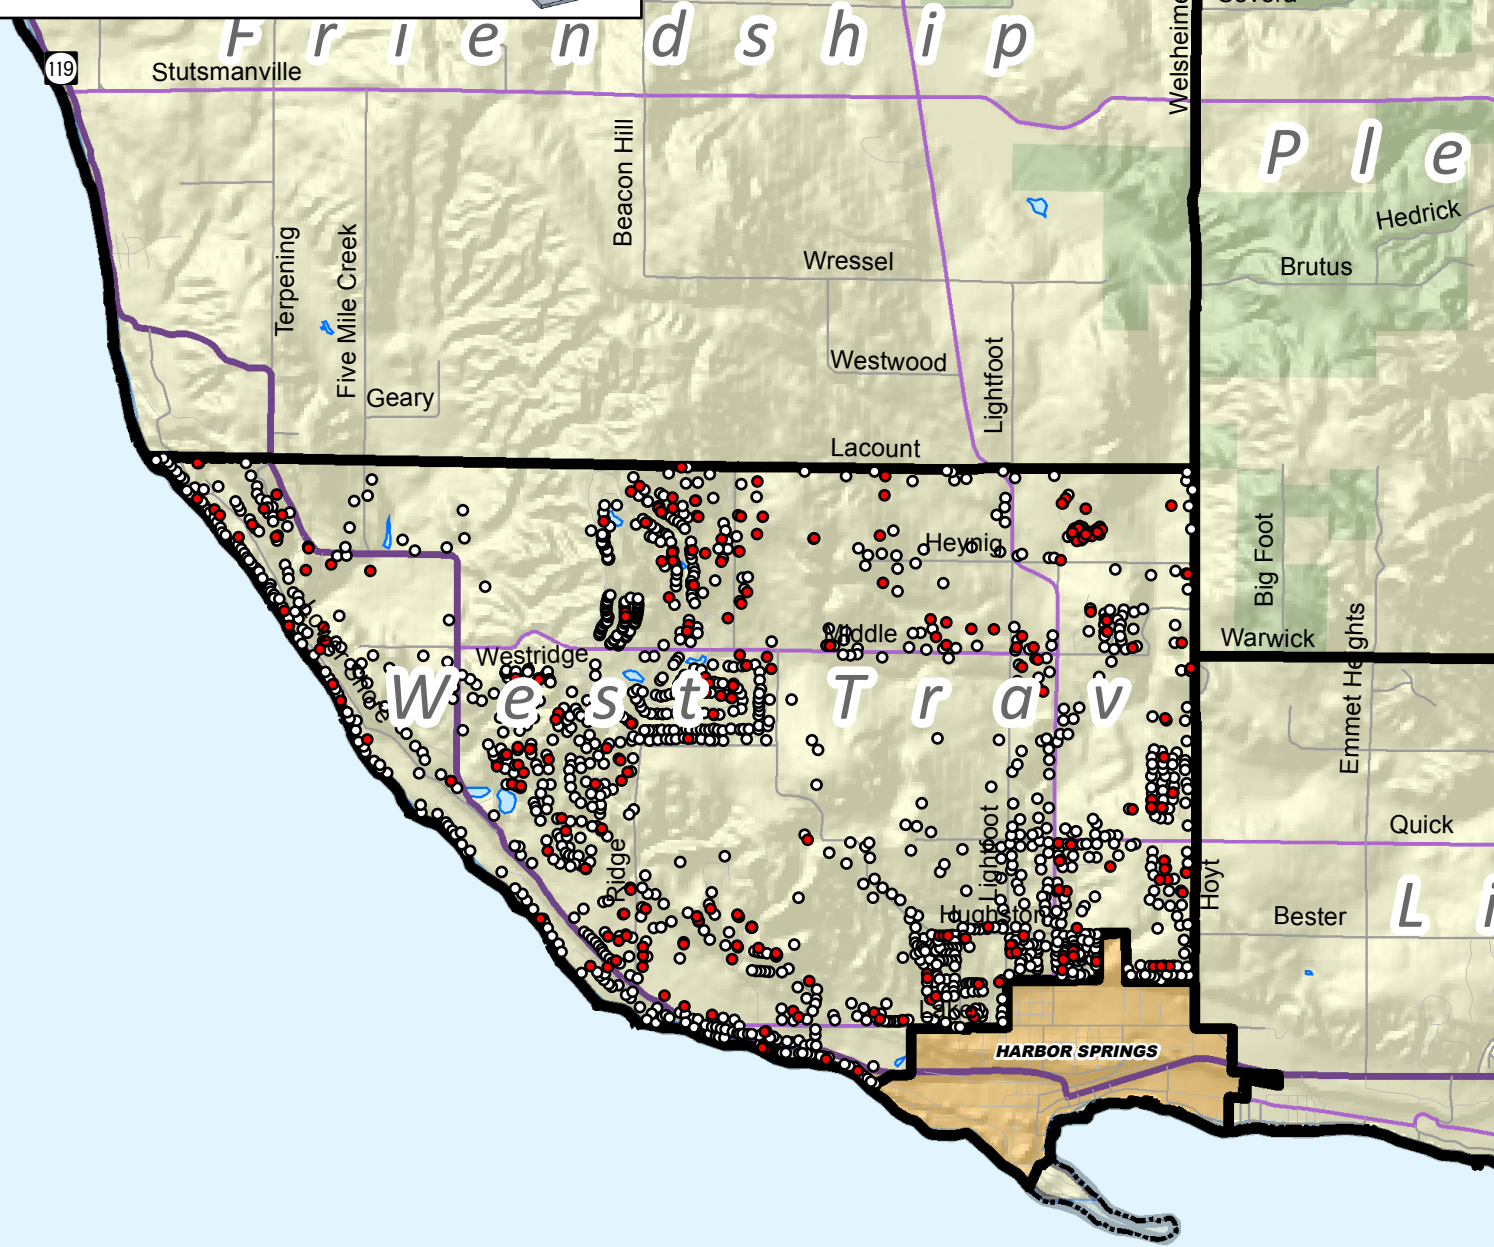

# INTERNET SERVICES SURVEY RESULTS

*Little Traverse Bay*

**Legend**

- WestTraverse Respondants (234)
- WestTraverse Households (1321)
- Harbor Inc Service Area
- State Land

PETOSKEY