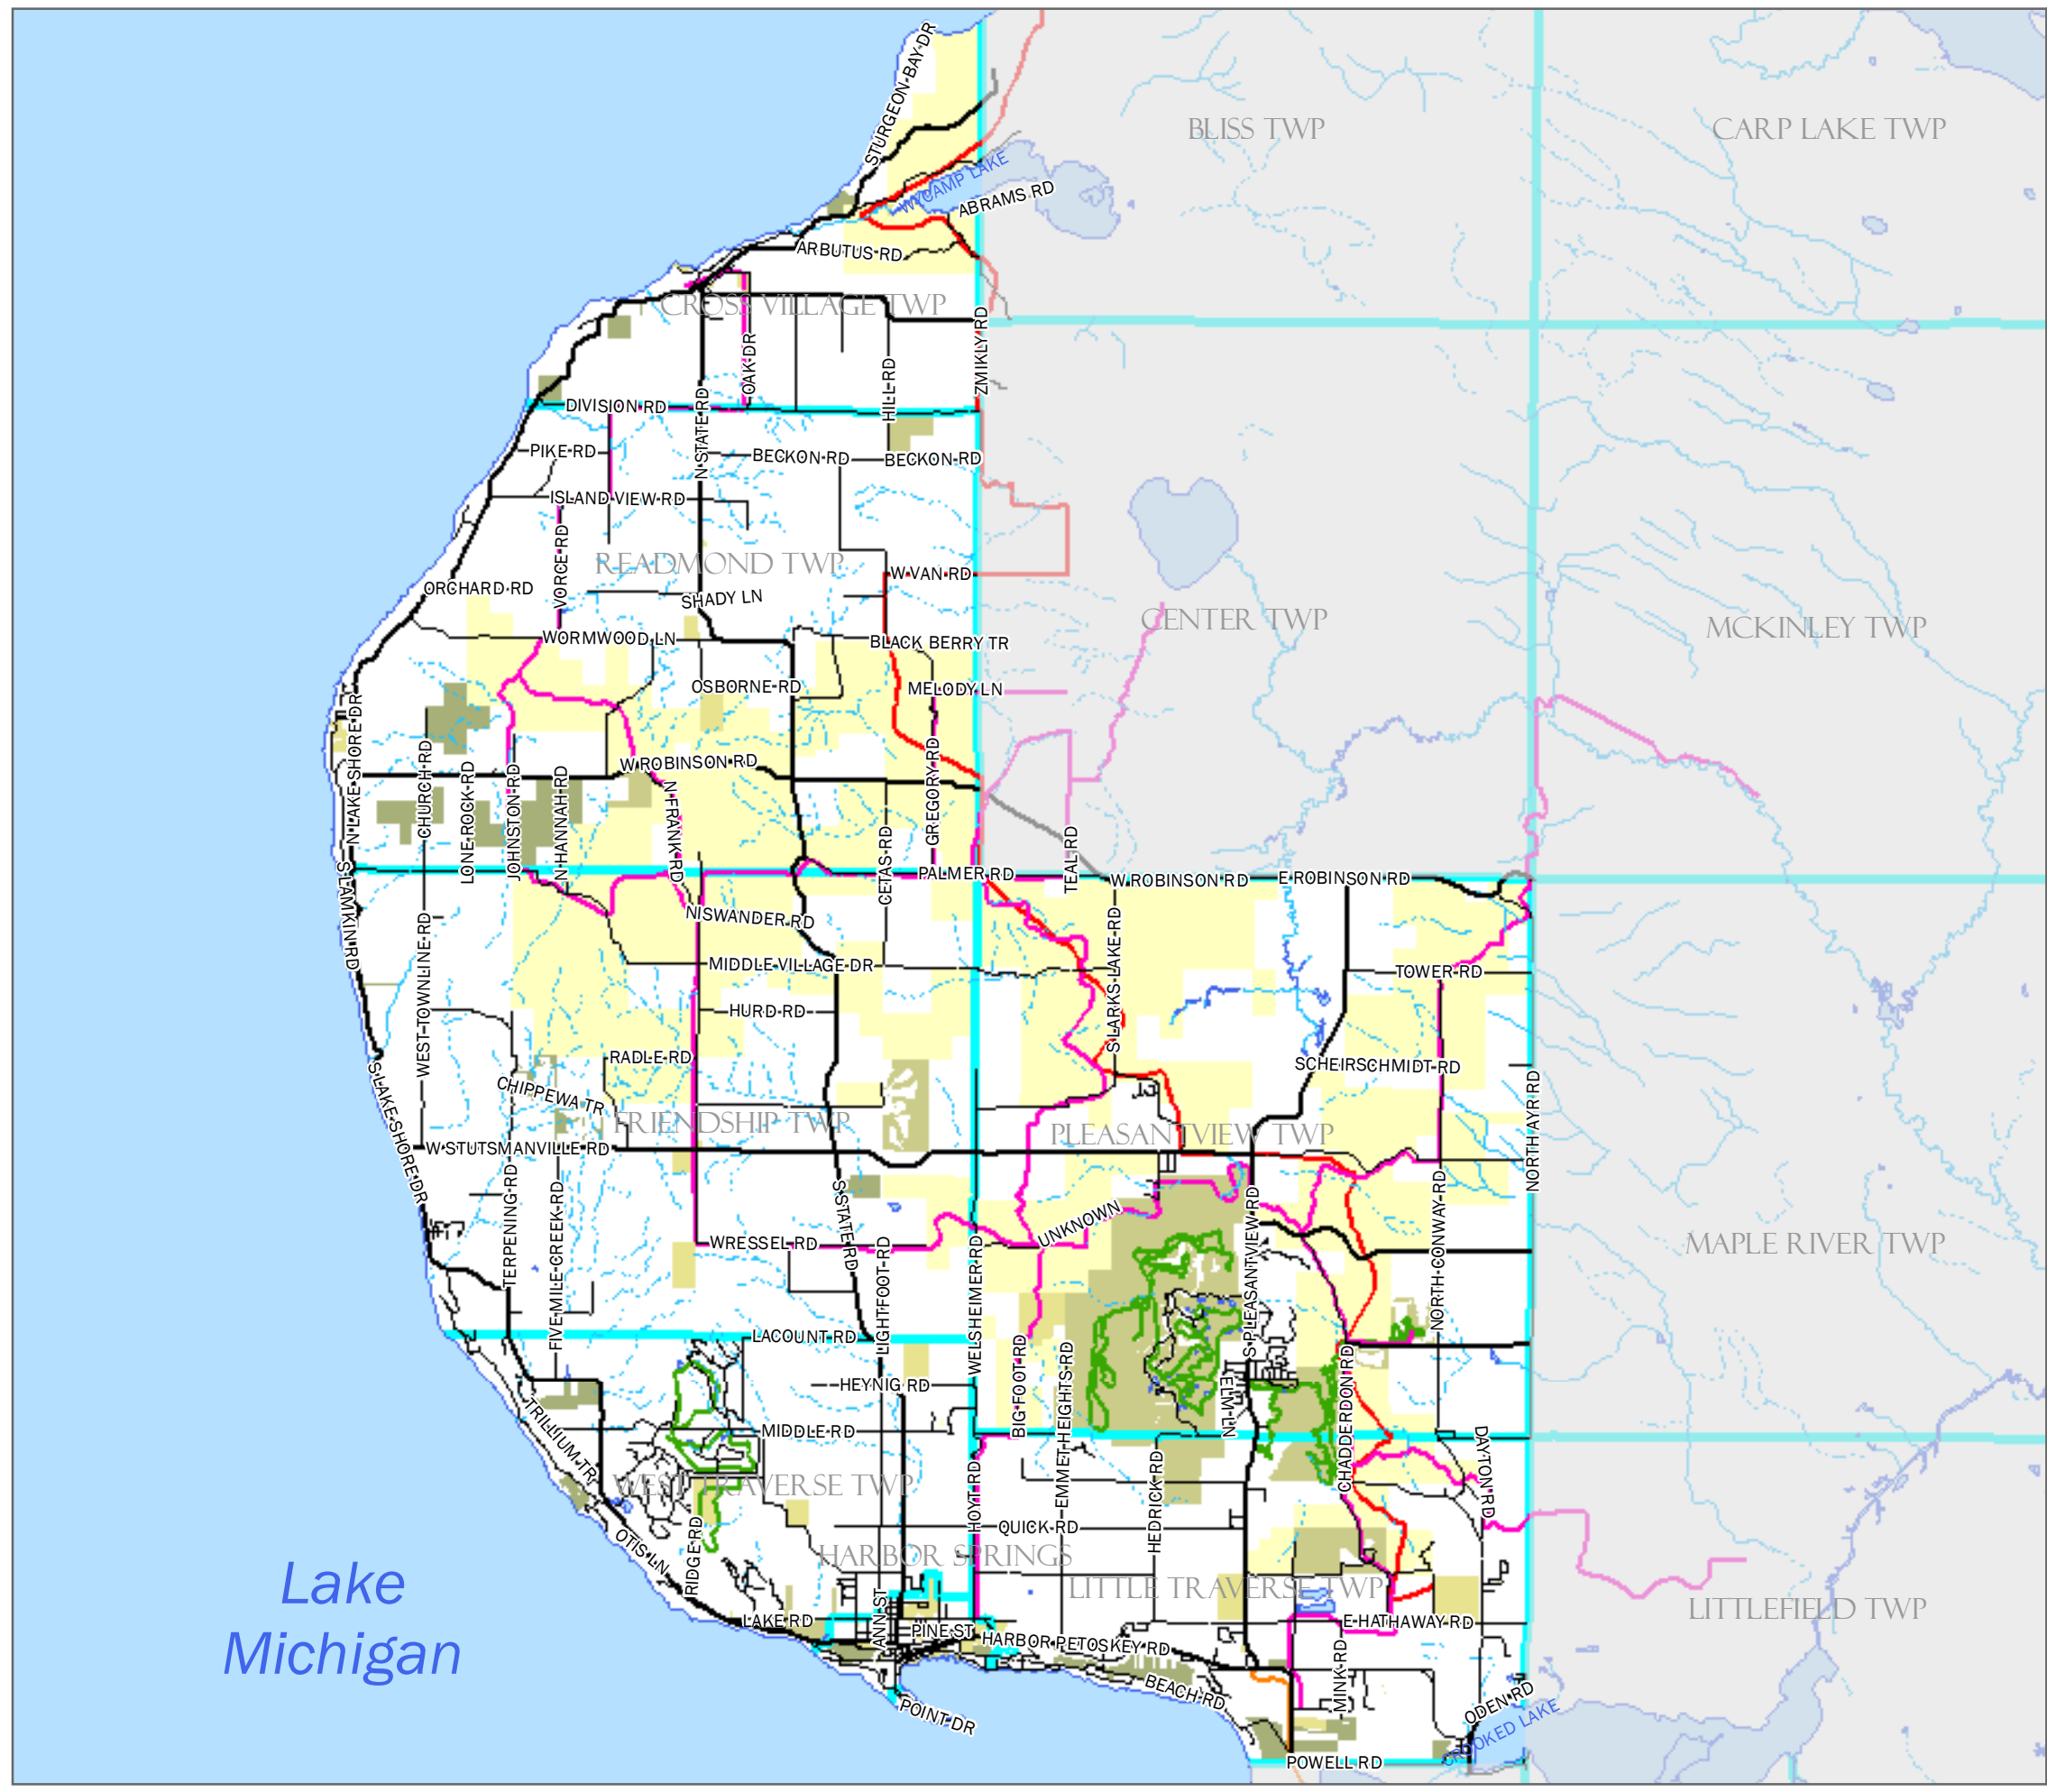

# Map #1 HARBOR Area Community

- Land Characteristics**
- North Country Trail - Hiking/Walking, Mountain Biking
  - Cross Country Skiing
  - Little Traverse Wheelway
  - Snowmobile Trail
  - Municipal Boundary
  - ▭ Lakes
  - Perennial Stream
  - Intermittent Stream/Drain

- Land with Recreation Value:  
(with public access to facilities)**
- ▭ Little Traverse Conservancy Preserves
  - ▭ Local Public Land
  - ▭ Private Facilities with Public Access
  - ▭ State Public Land

Lake  
Michigan